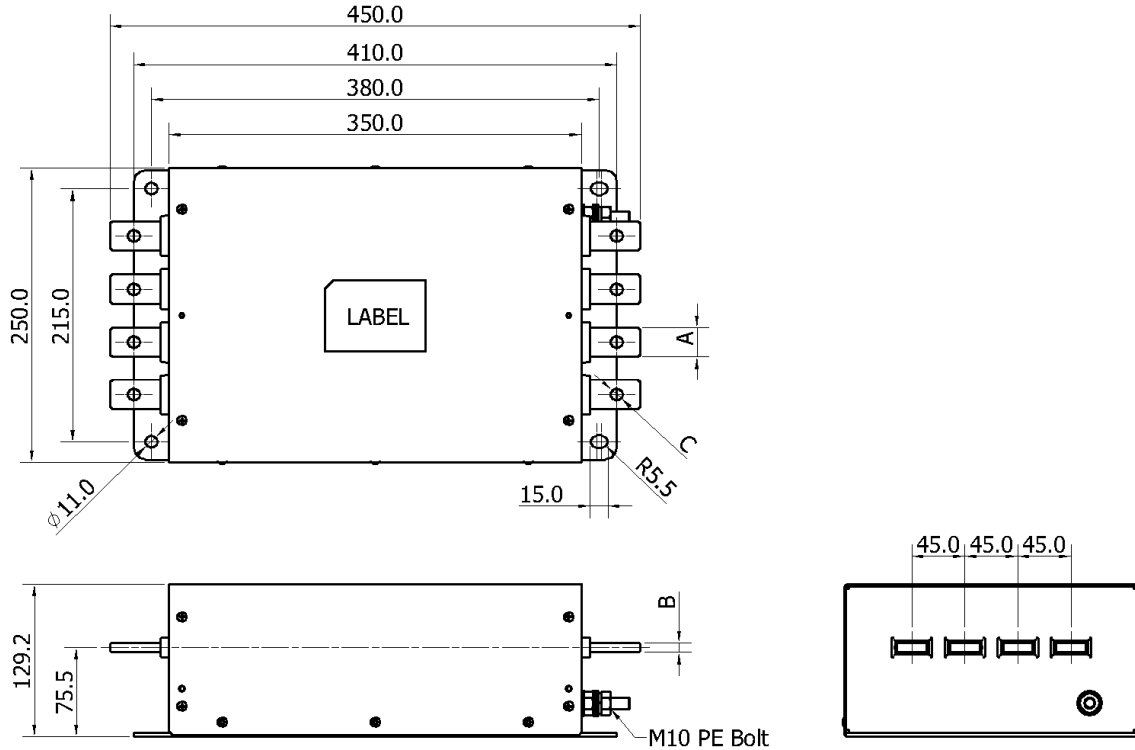

3P4W, 500Vac (300/400/500/600/800/1,000A) : 삼상4선식 교류 500V 고감쇠형

BEMF
EMI/EMC FILTER

BT4-5***-MS Series (High Atten. Type)

■ Shape & Dimension (mm)

Basic type

(BT4-5300-MS/BT4-5400-MS/BT4-5500-MS/BT4-5600-MS)