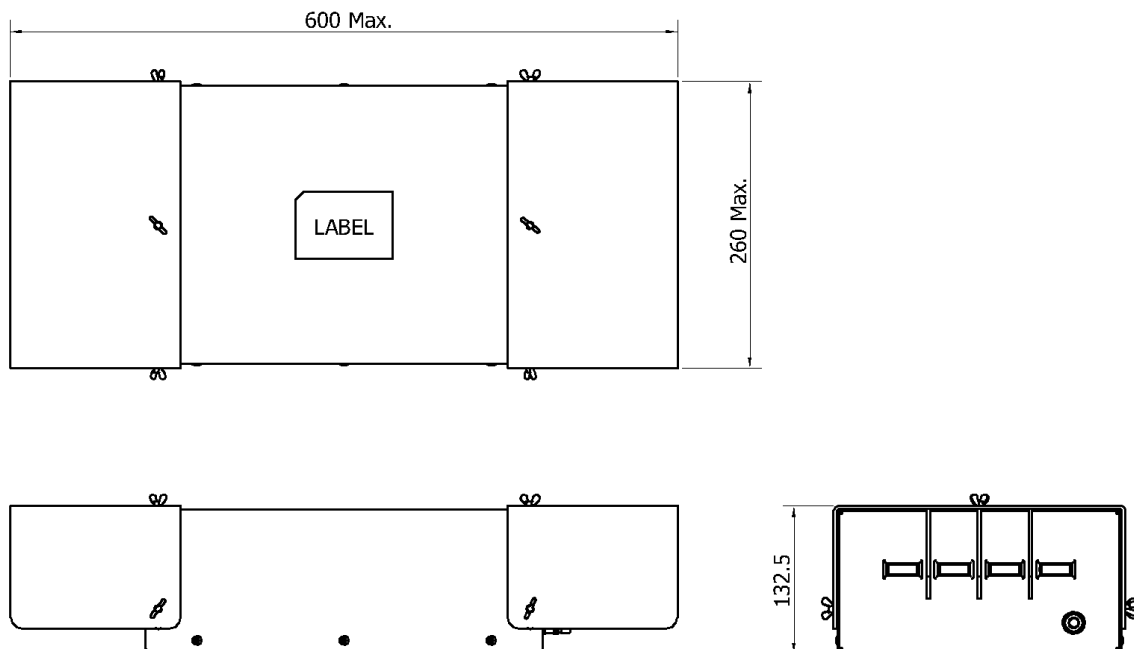

BT4-

● WE MAKE FOR YOU ● TO THE WORLD BUMHAN ● WE MAKE FOR YOU ● TO THE WORLD BUMHAN ● WE MAKE FOR YOU ● TO THE WORLD BUMHAN ● WE MAKE FOR YOU

BUMHAN

94-5, Deokcheon-ro, Manan-gu, Anyang-si, Gyeonggi-do, 14086 Republic of Korea
Tel. +80-31-465-8897 Fax. +82-31-465-8890 www.bh21.co.kr bh@bh21.co.kr