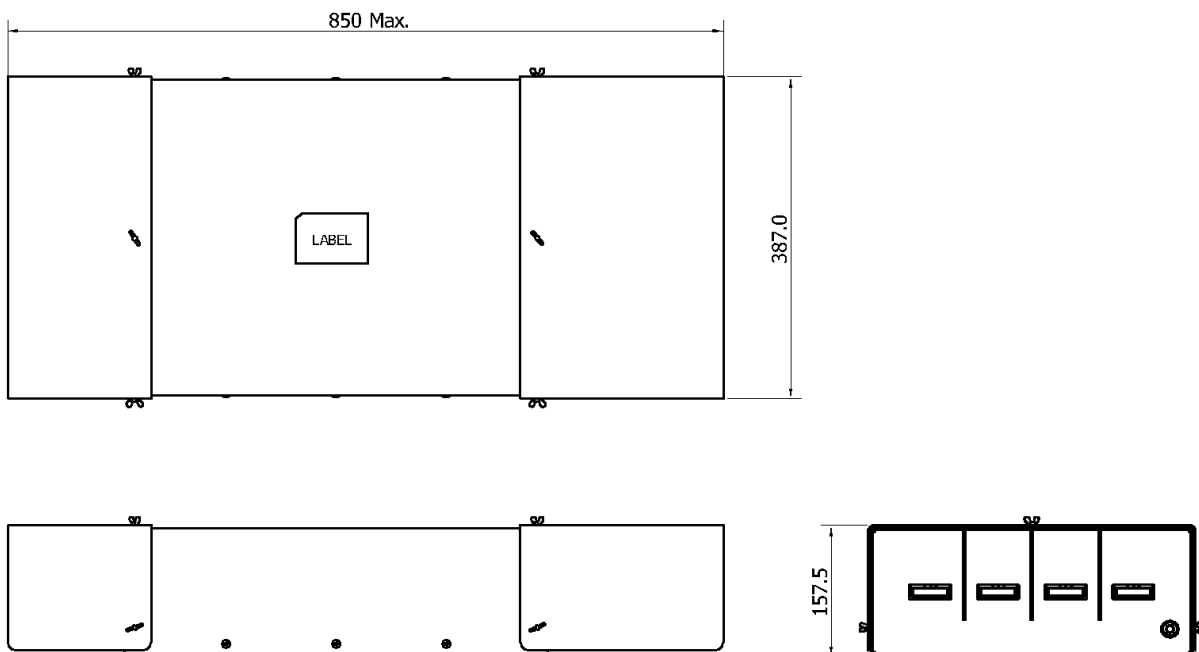

BEMF
EMI/EMC FILTER

BT4-5***-MS Series (High Atten. Type)

■ Shape & Dimension (mm)

Basic type

(BT4-5800-MS/BT4-5102-MS)

Standard type (with terminal protection cover)

(BT4-5800-MS/BT4-5102-MS)

BT4-