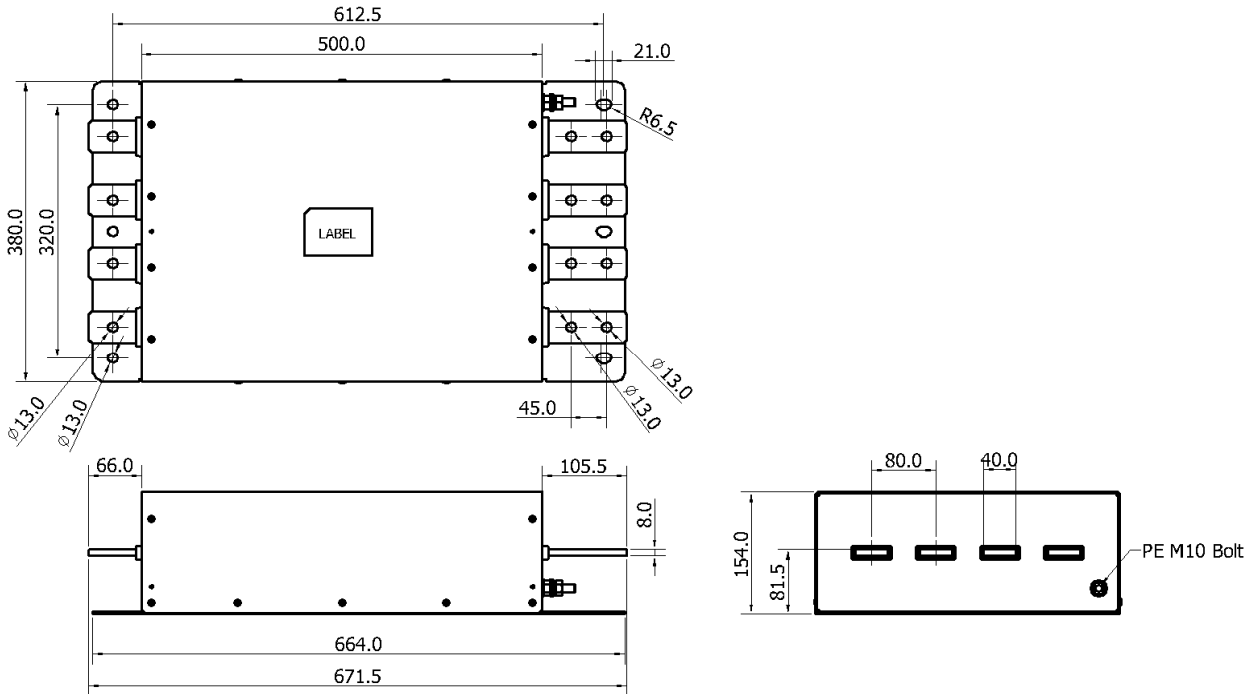

BEMF
EMI/EMC FILTER

BT4-5***-MS Series (High Atten. Type)

■ Shape & Dimension (mm)

Basic type

(BT4-5800-MS/BT4-5102-MS)

Standard type (with terminal protection cover)

(BT4-5800-MS/BT4-5102-MS)

BT4-